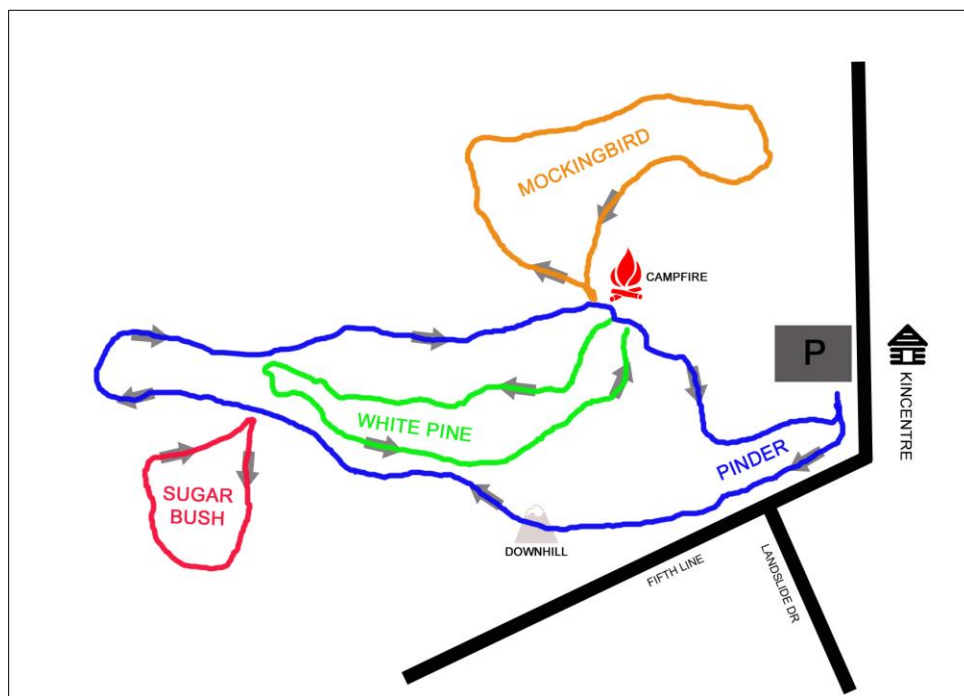

Attention all Jackrabbit Families

Come ski the Pinder Trail System backwards
SATURDAY, MARCH 15 10 AM – 12 PM

This is an optional social event to celebrate our fun, cold, and snowy season.

Please note that parents will be responsible for their own children.