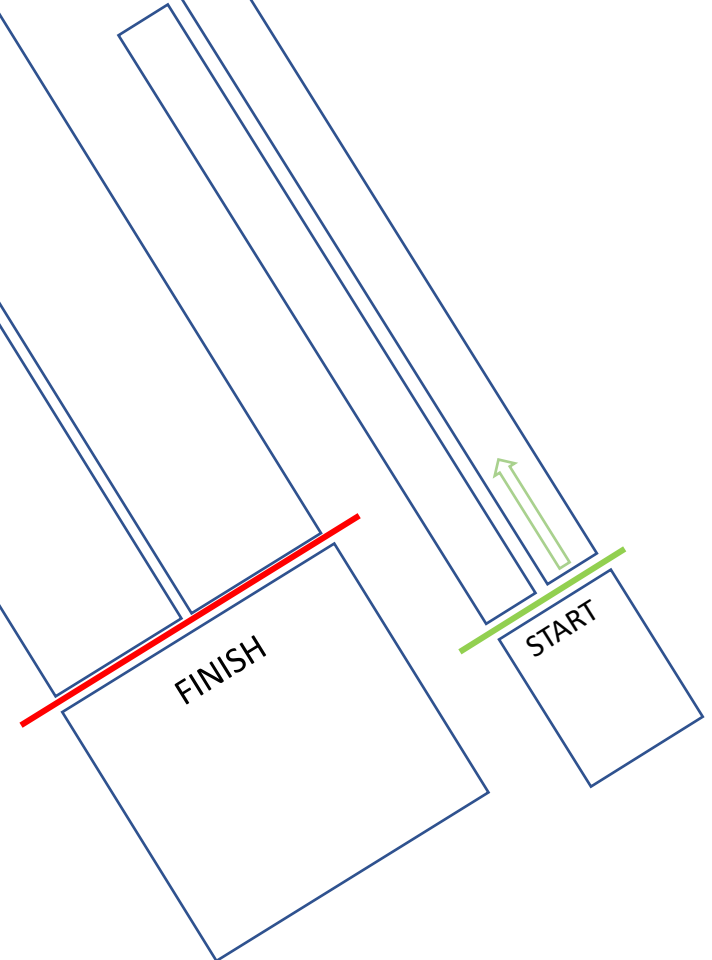

## Stadium Map

Saturday Mar 12, 2022

Free Technique - Individual Start

From  
Racecourse

To  
Racecourse

**Ontario Youth Championships  
Stadium Map  
Sunday Mar 13, 2022  
Classic Technique - Mass Start**