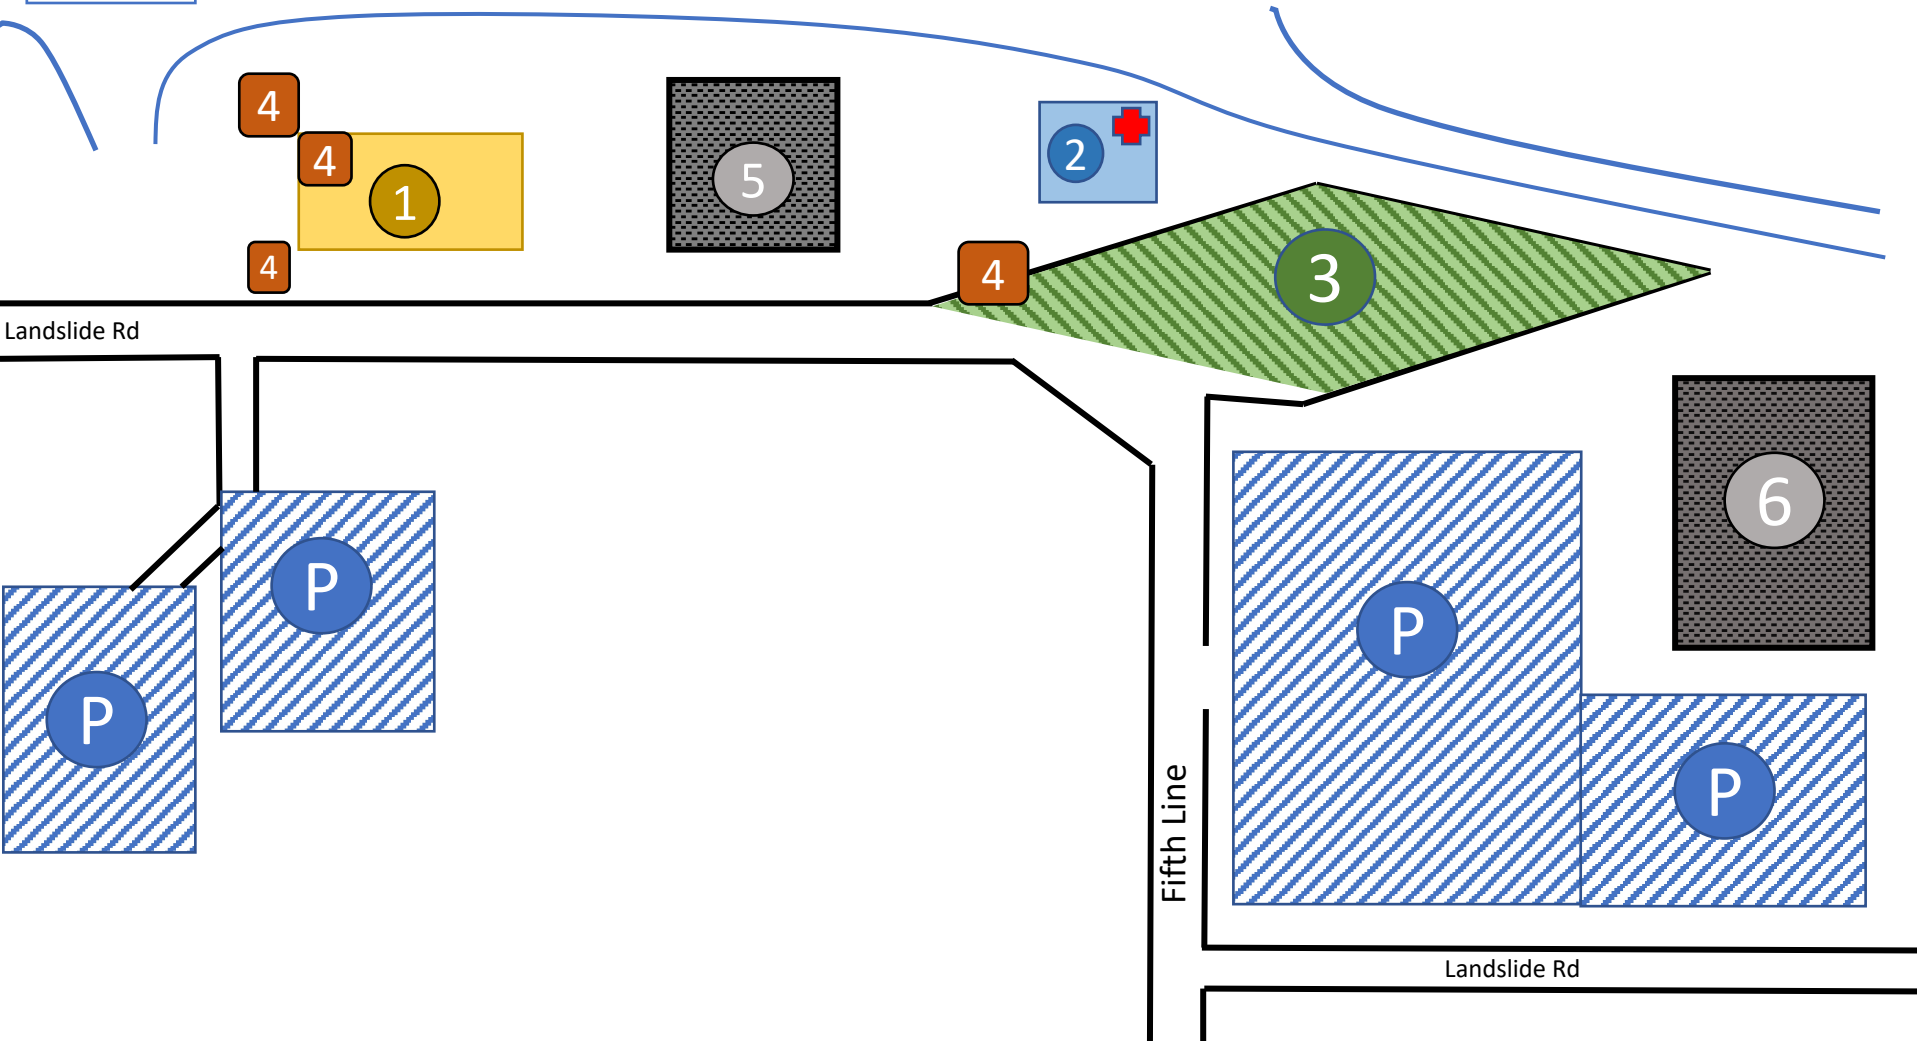

### Site Map

Mass Start Stadium

- 1 – Hiawatha Highlands Day Lodge – Trail passes, hot drinks, hot meals, snacks for purchase
- 2 – Soo Finnish Nordic Clubhouse - Race Office, Medical, Officials, Timing, Athlete food pick up
- 3 – Team trailers, tents, waxing areas – NO PARKING
- 4 – Toilets
- 5 – Fenced compound – OFF LIMITS – Groomers only
- 6 – Bible Fellowship – OFF LIMITS – Private property

Landslide Rd

Fifth Line

Landslide Rd

## Stadium Map

Saturday Mar 12, 2022

Free Technique - Individual Start

From  
Racecourse

To  
Racecourse

**Ontario Youth Championships  
Stadium Map  
Sunday Mar 13, 2022  
Classic Technique - Mass Start**

To  
Racecourse

Return from  
racecourse

Picnic  
Shelter

Start Chevron

START

FINISH

Entrance  
to  
stadium

Toilet