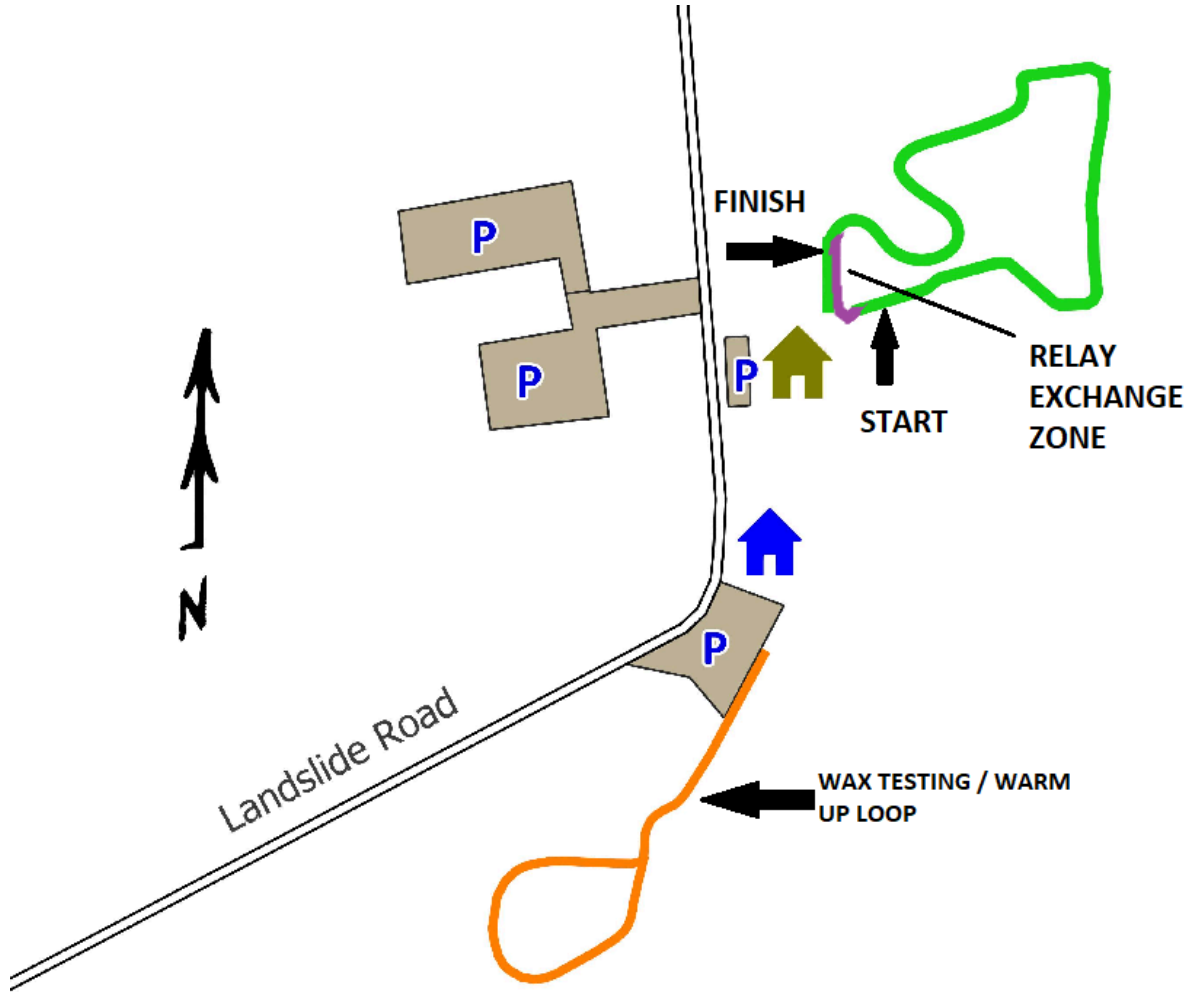

1 KM COURSE MAP
SATURDAY MARCH 2, 2024
INTERVAL START - FREE TECHNIQUE

U8 - 1 LAP

ELEVATION PROFILE

U10/U12 - 1 lap

U14 - 2 laps

0.5KM RELAY COURSE MAP
SATURDAY MARCH 2, 2024
FREE TECHNIQUE

U10/U12 - 1 lap

U14 - 2 laps

Elevation Profile

1 KM COURSE MAP
SUNDAY MARCH 3, 2024
MASS START - CLASSIC TECHNIQUE

U8 - 1 LAP

ELEVATION PROFILE