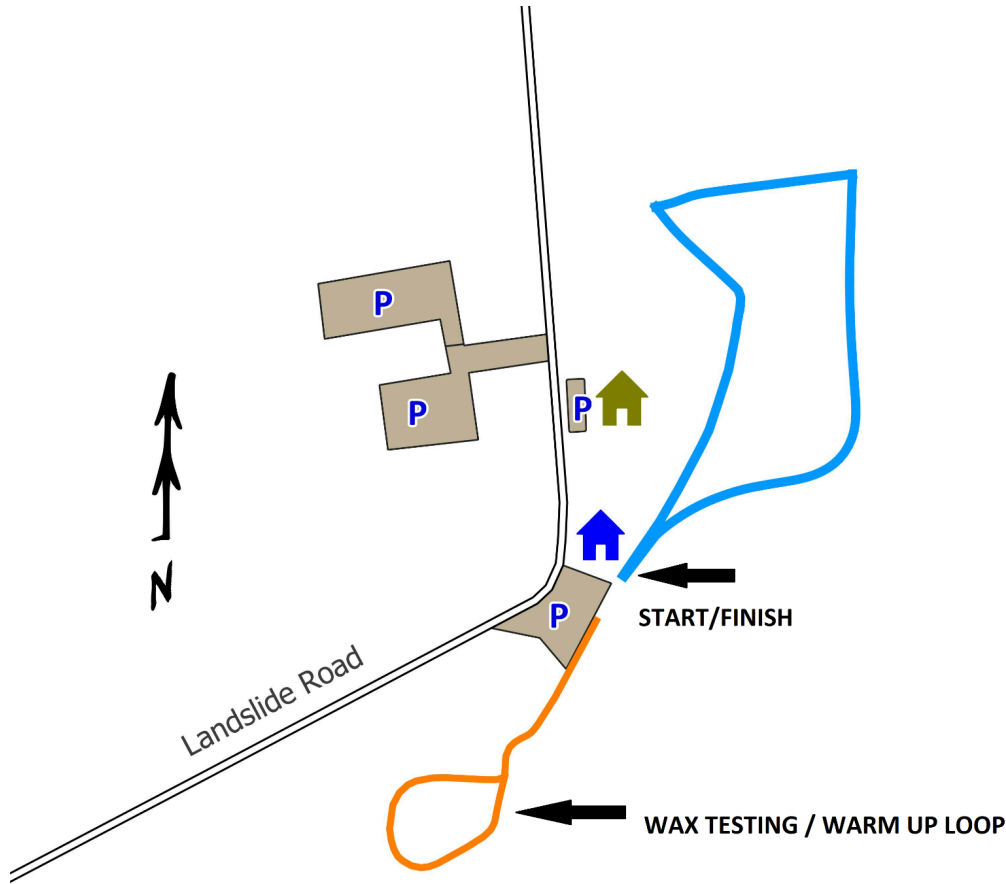

1 KM COURSE MAP
SATURDAY MARCH 2, 2024
INTERVAL START - FREE TECHNIQUE

U8 - 1 LAP

ELEVATION PROFILE

U10/U12 - 1 lap

U14 - 2 laps

0.5KM RELAY COURSE MAP
SATURDAY MARCH 2, 2024
FREE TECHNIQUE

U10/U12 - 1 lap

U14 - 2 laps

Elevation Profile

1 KM COURSE MAP
SUNDAY MARCH 3, 2024
MASS START - CLASSIC TECHNIQUE

U8 - 1 LAP

ELEVATION PROFILE