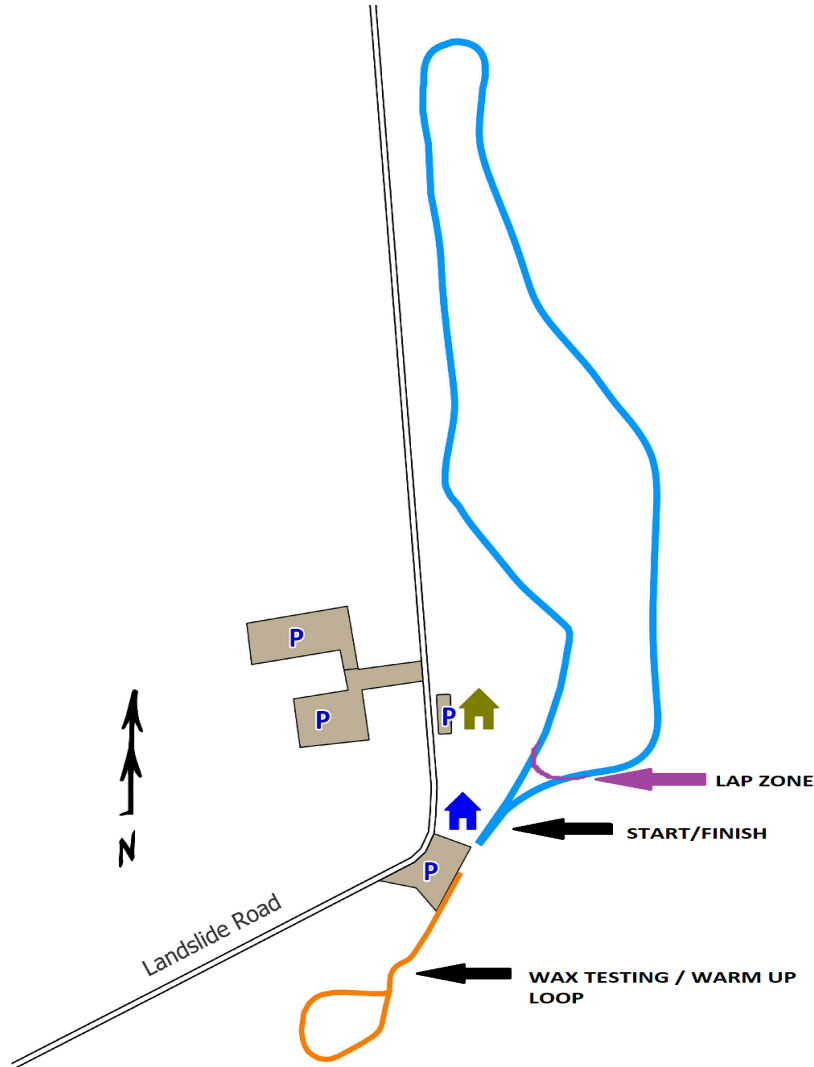

1 KM COURSE MAP
SATURDAY MARCH 2, 2024
INTERVAL START - FREE TECHNIQUE

U8 - 1 LAP

ELEVATION PROFILE

U10/U12 - 1 lap

U14 - 2 laps

0.5KM RELAY COURSE MAP
SATURDAY MARCH 2, 2024
FREE TECHNIQUE

U10/U12 - 1 lap

U14 - 2 laps

Elevation Profile

1 KM COURSE MAP
SUNDAY MARCH 3, 2024
MASS START - CLASSIC TECHNIQUE

U8 - 1 LAP

ELEVATION PROFILE