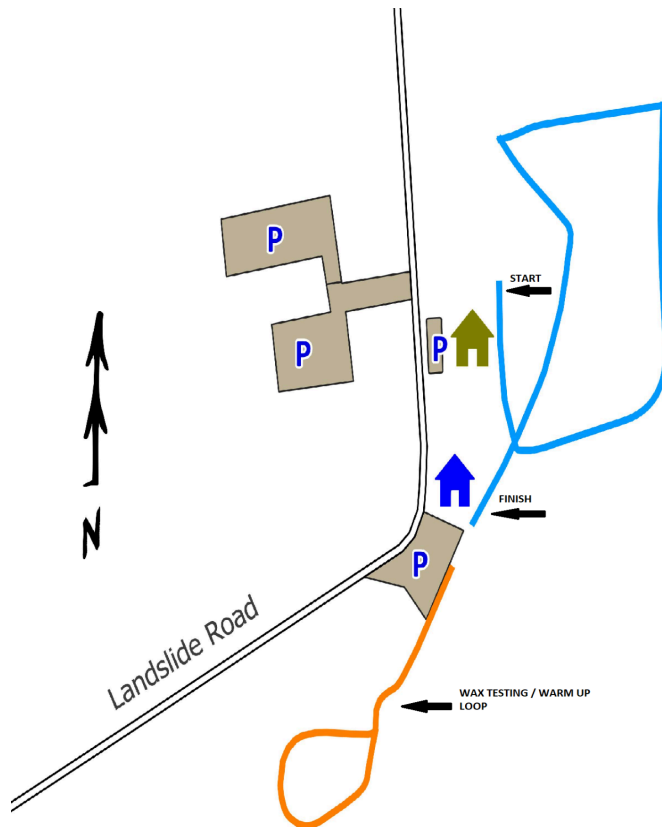

1 KM COURSE MAP
SATURDAY MARCH 2, 2024
INTERVAL START - FREE TECHNIQUE

U8 - 1 LAP

ELEVATION PROFILE

U10/U12 - 1 lap

U14 - 2 laps

0.5KM RELAY COURSE MAP
SATURDAY MARCH 2, 2024
FREE TECHNIQUE

U10/U12 - 1 lap

U14 - 2 laps

Elevation Profile

1 KM COURSE MAP
SUNDAY MARCH 3, 2024
MASS START - CLASSIC TECHNIQUE

U8 - 1 LAP

ELEVATION PROFILE