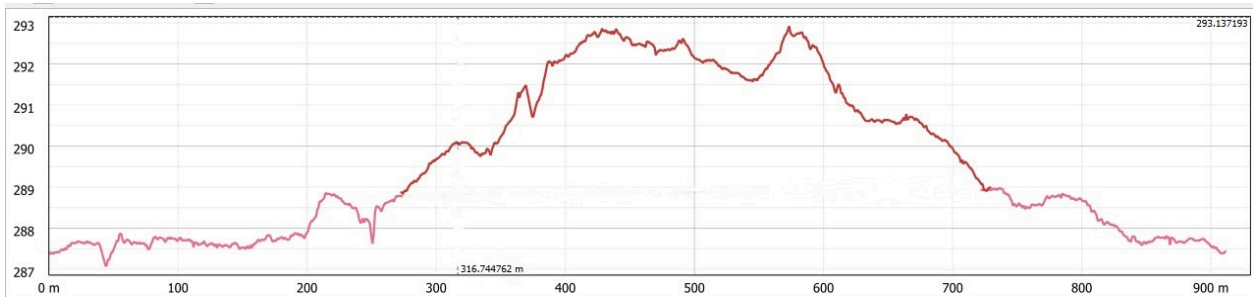

1 KM COURSE MAP
SATURDAY MARCH 2, 2024
INTERVAL START - FREE TECHNIQUE

U8 - 1 LAP

ELEVATION PROFILE

U10/U12 - 1 lap

U14 - 2 laps

0.5KM RELAY COURSE MAP
SATURDAY MARCH 2, 2024
FREE TECHNIQUE

U10/U12 - 1 lap

U14 - 2 laps

Elevation Profile

1 KM COURSE MAP
SUNDAY MARCH 3, 2024
MASS START - CLASSIC TECHNIQUE

U8 - 1 LAP

ELEVATION PROFILE