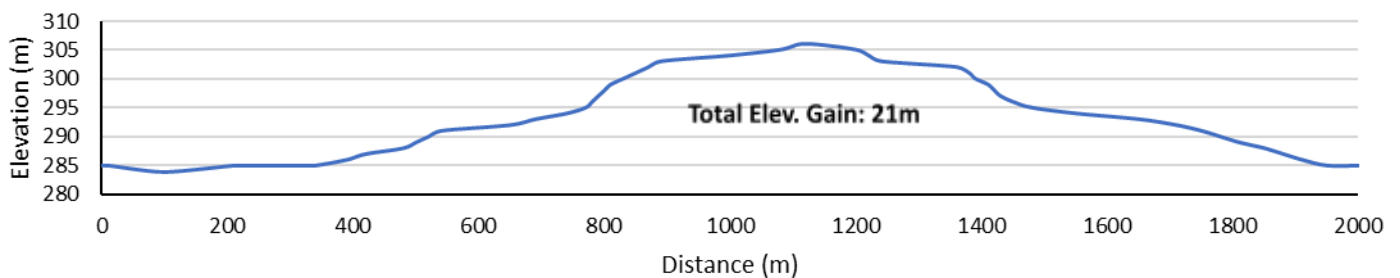

1 KM COURSE MAP
SATURDAY MARCH 2, 2024
INTERVAL START - FREE TECHNIQUE

U8 - 1 LAP

ELEVATION PROFILE

U10/U12 - 1 lap

U14 - 2 laps

0.5KM RELAY COURSE MAP
SATURDAY MARCH 2, 2024
FREE TECHNIQUE

U10/U12 - 1 lap

U14 - 2 laps

Elevation Profile

1 KM COURSE MAP
SUNDAY MARCH 3, 2024
MASS START - CLASSIC TECHNIQUE

U8 - 1 LAP

ELEVATION PROFILE